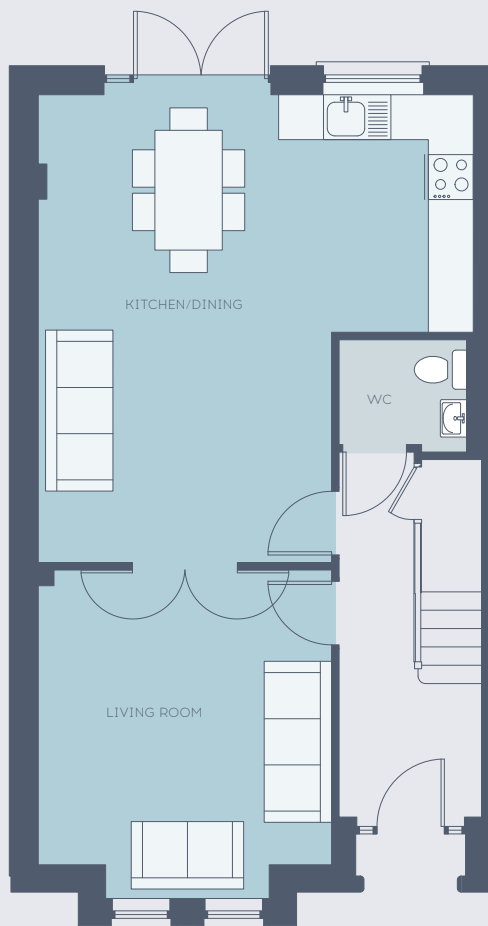

Floor Plans

The Redwood

3 bedroom – 113 sq m

GROUND FLOOR

FIRST FLOOR