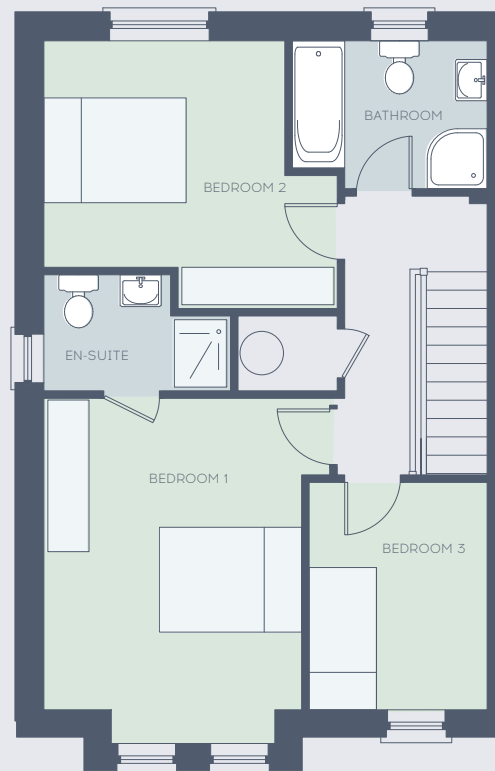

Floor Plans

The Redwood

3 bedroom – 113 sq m

GROUND FLOOR

FIRST FLOOR